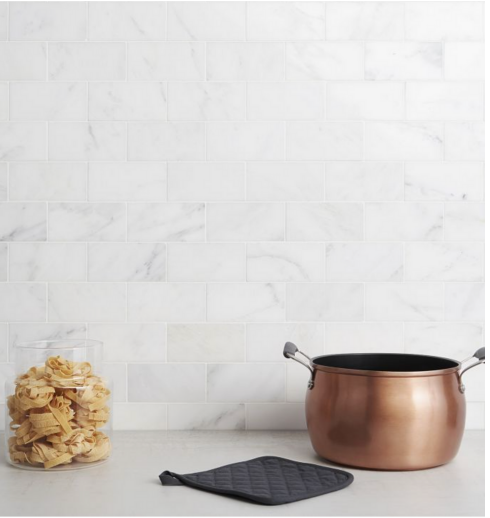

Whisper White is a white movement design with gray veining and sparkles throughout. Solid Surface is an acrylic resin-based solid surfacing material with fire retardant fillers and proprietary coloring agents. Solid Surface is ideal for any interior where you need a surface that looks good, performs well, and provides options that no other surfacing material can.

SINK HARDWARE

ISLAND PENDANT LIGHT

Living Room

Dinette

Marble Subway tile provides endless design possibilities from contemporary to classic and will serve as a great focal point to suit a variety of settings. This backsplash design brings some stylish charm into your home with this timeless selection.

With clean minimalist lines, the Imperium touch control kitchen faucet embodies the simple elegance of modern design. A dual-action head is attached to an extendable hose providing the choice of an aerated stream or a powerful spray. The swiveling gooseneck spout makes cleaning large pots and pans a breeze.